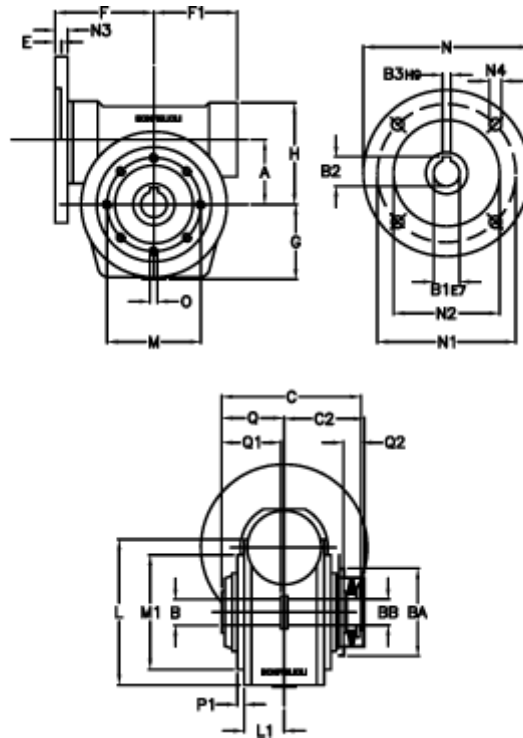

Article number: 390204901872816

Description: Worm Gear with Torque Limiter
VF 49-L1-P-18 P71B14

Measures

| | | | |
|------------|-------------------------------|-----------|----------|
| a = 49.50 | C2 = 63,5 | L1 = 36.8 | O = M6x8 |
| B = 25 | Description = VF 49P-xx-71B14 | m = 94 | P1 = 2.5 |
| B1 E7 = 14 | E = 3.0 | M1 = 68 | Q = 51.0 |
| B2 = 16.3 | F = 70 | N = 105 | Q1 = 41 |
| B3 H9 = 5 | F1 = 63 | N1 = 85 | Q2 = 15 |
| BA = 63 | g = 56 | N2 = 70 | |
| BB H7 = 14 | H = 80.0 | N3 = 10.5 | |
| C = 105 | L = 107.5 | N4 = 6,5 | |